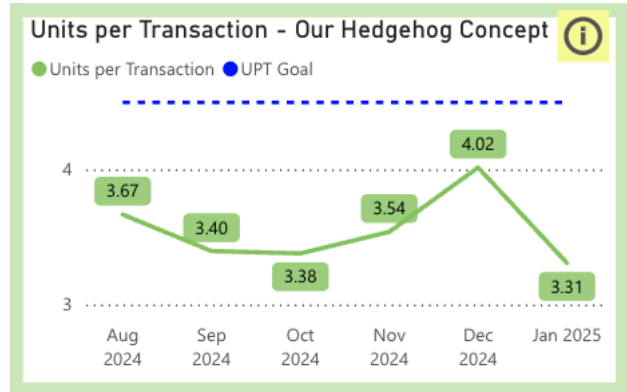

Alpine UPT

Logan

Ogden

Idaho Falls

Salt Lake City

Draper

Tooele